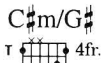

PHILADELPHIA

Words and Music by
NEIL YOUNG

Darkly

Capo 3rd fret → C

Concert → E \flat

Phil - a - del - phi - a.

mp

With pedal throughout

C

Cmaj7

F

G

Chord diagrams for A, Amaj7, D, E, C, Cmaj7, F, and G.

G
B \flat

Em
Gm

Bm/F \sharp
Dm/A