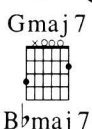

see the light — I — know I'll be — all right. Love lasts — for -
back on me. — I don't want to be — a - lone.