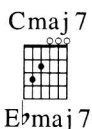

see the light — I — know I'll be — all right. Love lasts — for -
back on me. — I don't want to be — a - lone.