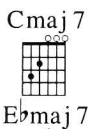

friends name. when we — were boys and girls — and the se - crets came — un -
Tell me — I'm not to blame, — I won't be a - shamed — of