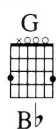

see the light — I — know I'll be — all right. Love lasts — for -
back on me. — I don't want to be — a - lone.