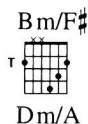

Some - times - I think that I know — what love's all — a - bout, and when - I
Cit - y — of broth - er - ly love, — place I — call home, don't turn — your