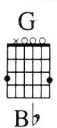

ev - er. I've got — my friends in — the world, I had — my
Some - one — is talk - ing — to me, call - ing — my