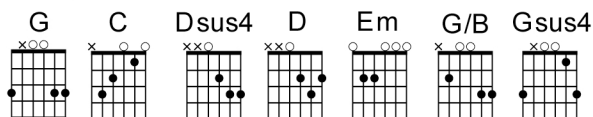

# YOU ALONE CAN RESCUE

Matt Redman & Jonas Myrin

Capo 4(G)

Verse 1:

B(G) E(C) B(G)  
Who, O Lord, could save themselves,  
E(C) F#sus4(Dsus4) F#(D)  
Their own soul could heal?  
G#m(Em) B/D#(G/B) E(C) B(G)  
Our shame was deeper than the sea;  
E(C) F#sus4(Dsus4) F#(D) B(G)  
Your grace is deep - er still.  
[1.] Repeat Verse 1  
[2.] to Chorus 1

Chorus 1:

E(C)  
And You alone can rescue,  
F#(D) G#m(Em)  
You alone can save.  
E(C) F#(D) G#m(Em)  
You alone can lift us from the grave.  
E(C)  
You came down to find us,  
F#(D) G#m(Em)  
Led us out of death.  
E(C) F#(D)  
To You alone belongs the highest praise.  
| Bsus4(Gsus4) B(G) | Bsus4(Gsus4) B(G) |  
[to Verse 2]

Mid section:

B(G)  
We lift up our eyes, lift up our eyes,  
E(C)  
You're the giver of life.  
B(G)  
We lift up our eyes, lift up our eyes,  
E(C)  
You're the giver of life.  
G#m(Em)  
We lift up our eyes, lift up our eyes,  
E(C)  
You're the giver of life.  
G#m(Em)  
We lift up our eyes, lift up our eyes,  
E(C) [to Chorus 2]  
You're the giver of life.

Chorus 2:

E(C)  
And You alone can rescue,  
F#(D) G#m(Em)  
You alone can save.  
E(C) F#(D) G#m(Em)  
You alone can lift us from the grave.  
E(C)  
You came down to find us,  
F#(D) G#m(Em)  
Led us out of death.  
E(C) F#(D) G#m(Em)  
To You alone belongs the highest praise.  
E(C) F#(D) G#m(Em)  
To You alone belongs the highest praise.  
E(C) F#(D)  
To You alone belongs the highest praise.