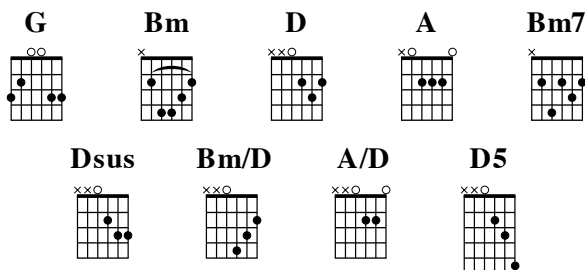

Everyday (1 of 2)

Joel Houston

VERSE 1

G **Bm**
 What to say, Lord, it's You Who gave me life and I
G **Bm**
 I can't explain just how much You mean to me now
G **Bm**
 That You have saved me, Lord, I give all that I am to You
G **Bm** **G D Bm A G D Bm A**
 That everyday I will be a light that shines Your Name

VERSE 2

G D **Bm7 A**
 Ev- 'ryday, Lord, I'll learn to stand upon Your Word
G D **Bm7 A**
 And I pray that I, that I might come to know You more
G D **Bm7 A**
 That You would guide me in every single step I take and
G D **Bm7 A** **D**
 Ev- 'ryday I will be Your light unto the world

CHORUS

D G Bm7 A
 Every- day it's You I live for
D G Bm7 A
 Every- day I'll follow after You
D G Bm7 A D G Bm7 A
 Every- day I'll walk with You, my Lord
(Repeat Verse 2 & Chorus)

CHORUS

D G Bm7 A
 Every- day it's You I live for
D G Bm7 A
 Every- day I'll follow after You
D G Bm7 A D G Bm7 A
 Every- day I'll walk with You, my Lord

Everyday (2 of 2)

INSTRUMENTAL

D G Bm7 A D G Bm7 A
(Repeat)

BRIDGE

D G Bm7 A
 It's You I live for ev- 'ry- day

D G Bm7 A
 It's You I live for ev- 'ry- day

D G Bm7 A D G Bm7 A
 It's You I live for ev- 'ry- day
(Repeat twice)